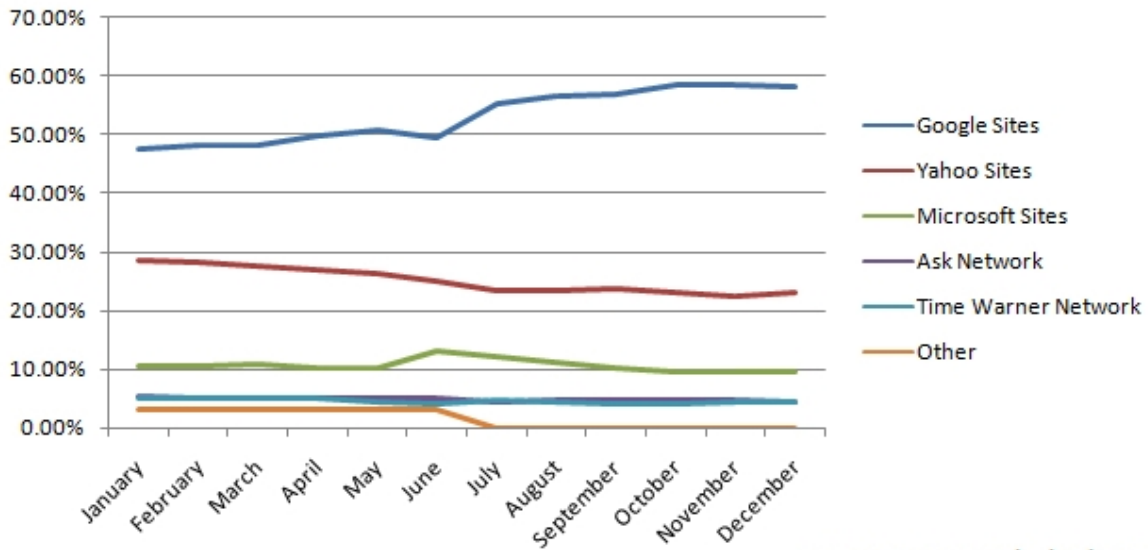

Share Of Online Searches By Search Engine In 2007
 Total U.S. Home, Work and University Internet Users
 Source: comScore / Submit Suite

Provider	January	February	March	April	May	June	July	August	September	October	November	December
Google Sites	47.50%	48.10%	48.30%	49.7%	50.7%	49.5%	55.2%	56.5%	57.0%	58.5%	58.60%	58.40%
Yahoo Sites	28.50%	28.10%	27.50%	26.8%	26.4%	25.1%	23.5%	23.3%	23.7%	22.9%	22.40%	22.90%
Microsoft Sites	10.50%	10.50%	10.90%	10.3%	10.3%	13.2%	12.3%	11.3%	10.3%	9.7%	9.80%	9.80%
Ask Network	5.40%	5.00%	5.20%	5.1%	5.0%	5.0%	4.4%	4.5%	4.7%	4.7%	4.60%	4.30%
Time Warner Network	4.90%	4.90%	5.00%	5.0%	4.6%	4.2%	4.7%	4.5%	4.3%	4.2%	4.50%	4.60%
Other	3%	3%	3%	3.1%	3.0%	3.0%	0%	0%	0%	0%	0.10%	0.00%
Total	100%	100%	100%	100%	100%	100%	100%	100%	100%	100%	100.00%	100.00%

2007 Top Search Providers Evolution (Comscore)

source: Comscore, SubmitSuite.com

2007 Top Search Providers Distribution (Comscore)

source: Comscore, SubmitSuite.com

2007 Google Sites (Comscore)

source: Comscore, SubmitSuite.com