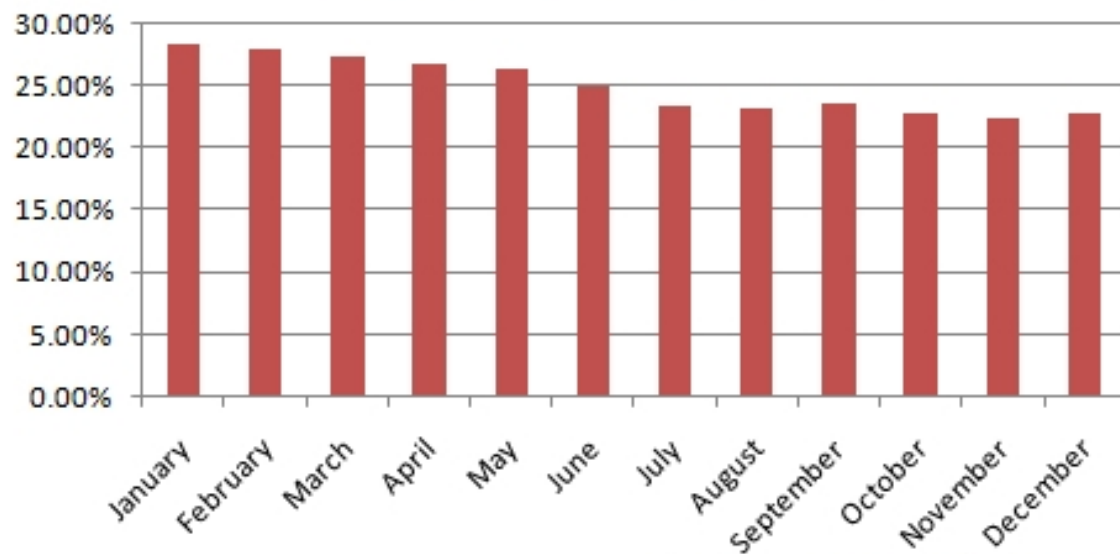

2007 Yahoo Sites (Comscore)

source: Comscore, SubmitSuite.com