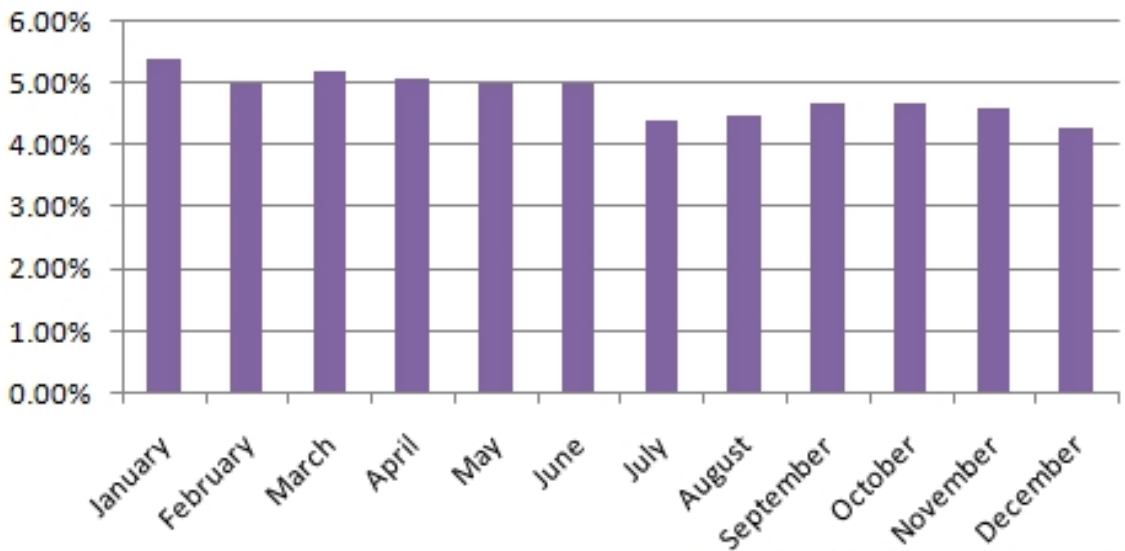

2007 Yahoo Sites (Comscore)

source: Comscore, SubmitSuite.com

2007 Microsoft Sites (Comscore)

source: Comscore, SubmitSuite.com

2007 Ask Network (Comscore)

source: Comscore, SubmitSuite.com

2007 Time Warner Net (Comscore)