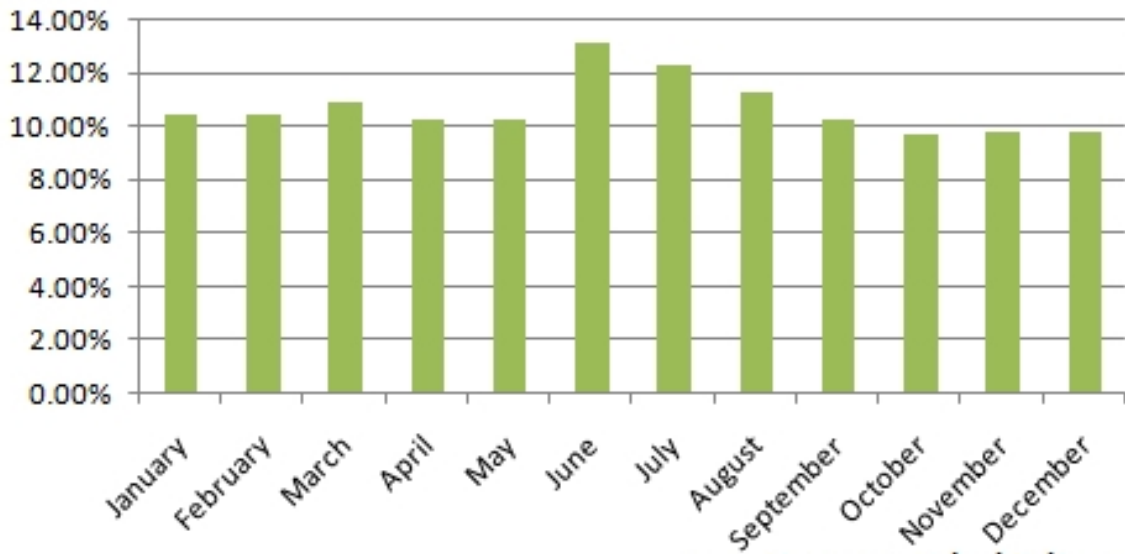

2007 Microsoft Sites (Comscore)

source: Comscore, SubmitSuite.com