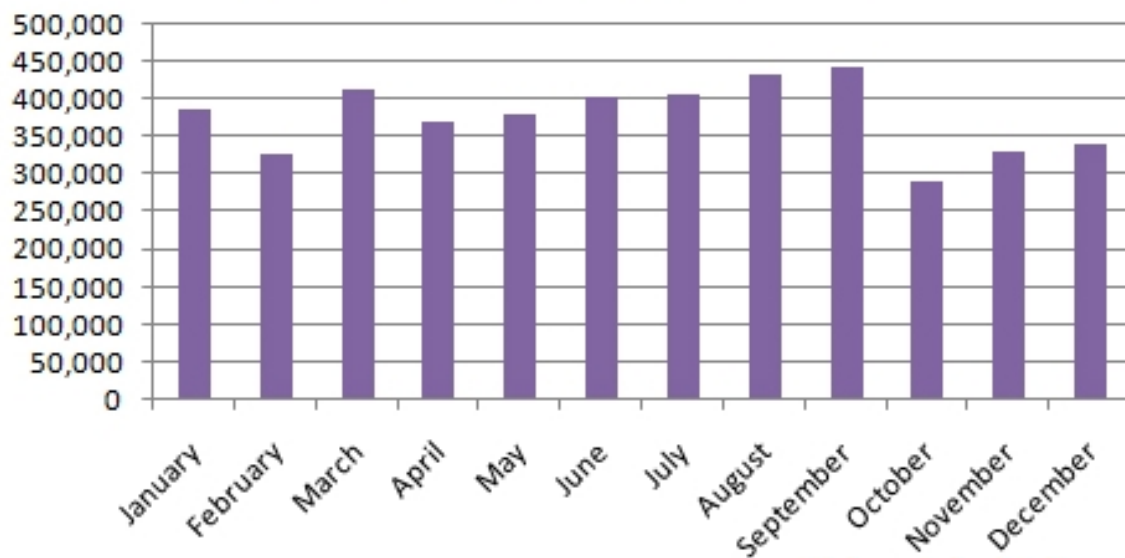

2007 Top Search Providers Distribution (Nielsen)

2007 Top Search Providers Evolution (Nielsen)

2007 Google Searches (Nielsen)

source: Nielsen, SubmitSuite.com

2007 Yahoo Searches (Nielsen)

source: Nielsen, SubmitSuite.com

2007 Windows Live Search (Nielsen)

source: Nielsen, SubmitSuite.com

2007 AOL Searches (Nielsen)

source: Nielsen, SubmitSuite.com

2007 Ask.com Searches (Nielsen)

source: Nielsen, SubmitSuite.com