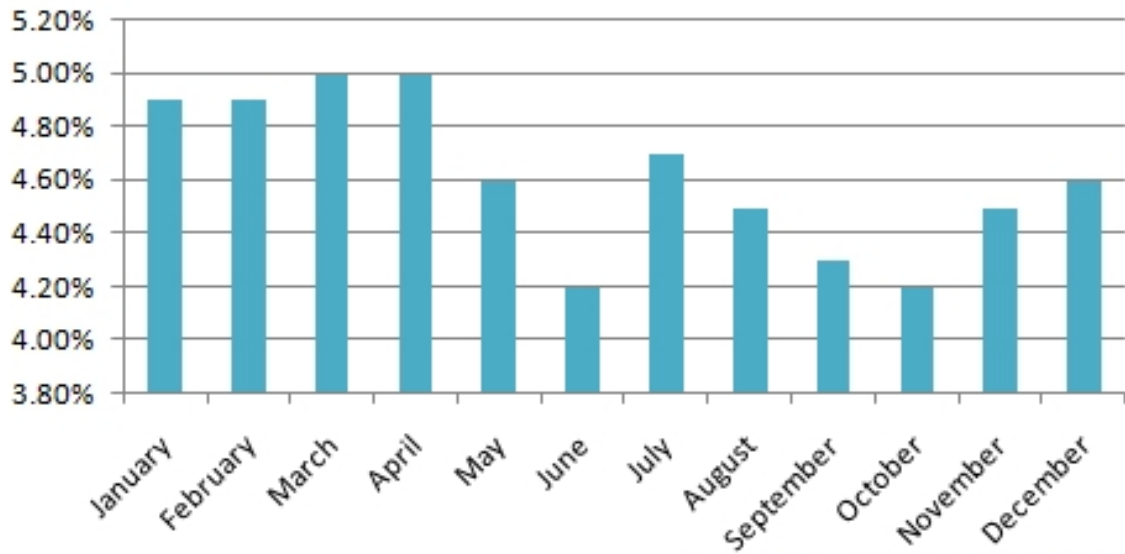

2007 Yahoo Sites (Comscore)

source: Comscore, SubmitSuite.com

2007 Microsoft Sites (Comscore)

source: Comscore, SubmitSuite.com

2007 Ask Network (Comscore)

source: Comscore, SubmitSuite.com

2007 Time Warner Net (Comscore)