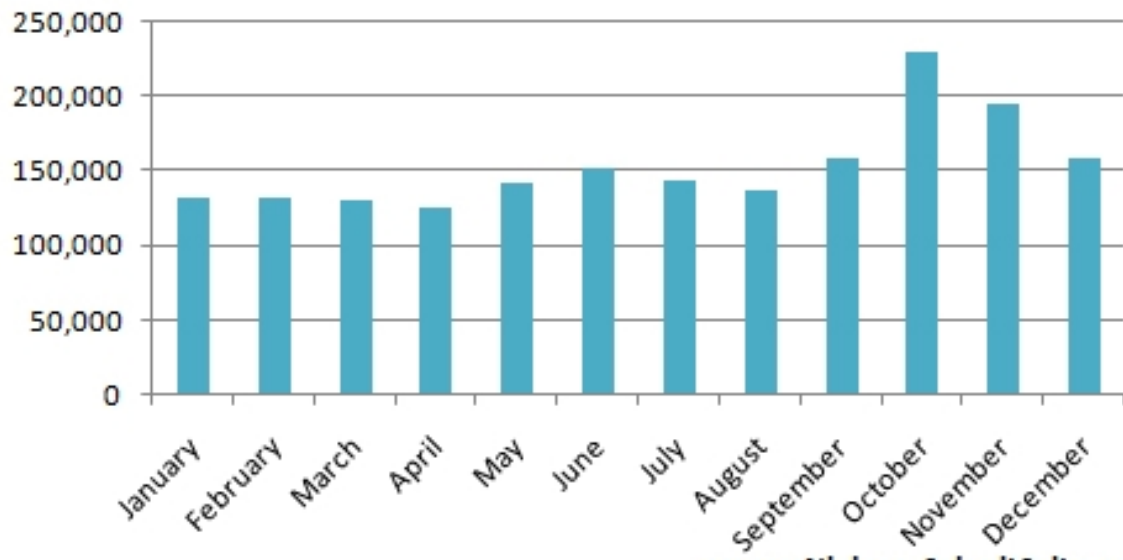

2007 Top Search Providers Distribution (Nielsen)

2007 Top Search Providers Evolution (Nielsen)

2007 Google Searches (Nielsen)

source: Nielsen, SubmitSuite.com

2007 Yahoo Searches (Nielsen)

source: Nielsen, SubmitSuite.com

2007 Windows Live Search (Nielsen)

source: Nielsen, SubmitSuite.com

2007 AOL Searches (Nielsen)

source: Nielsen, SubmitSuite.com

2007 Ask.com Searches (Nielsen)

source: Nielsen, SubmitSuite.com