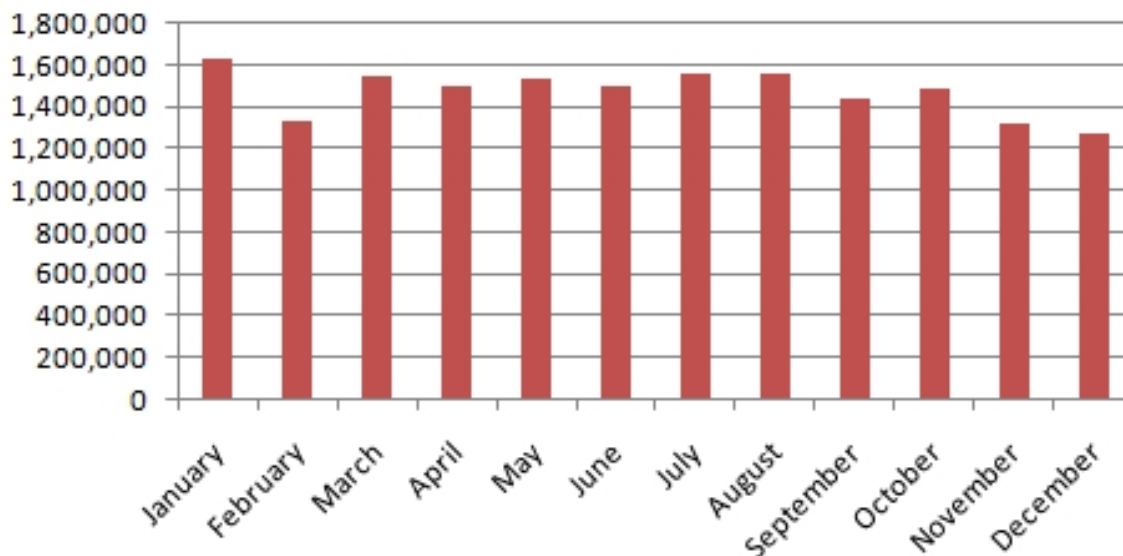

Top 10 Search Providers for 2007

Ranked by Searches (U.S.)

Source: Nielsen / NetRatings MegaView Search / Submit Suite

Provider	January	February	March	April	May	June	July	August	September	October	November	December
Google Search	3,862,374	3,597,697	3,816,746	3,773,032	4,033,277	3,906,877	4,143,752	4,199,495	3,994,158	4,400,561	4,253,794	4,062,536
Yahoo Search	1,629,995	1,332,669	1,550,574	1,497,154	1,540,949	1,496,137	1,559,745	1,561,903	1,443,244	1,490,129	1,317,919	1,273,688
MSN/Windows Live Search	642,694	618,315	717,056	612,526	605,400	985,706	1,057,064	1,011,398	890,685	1,093,696	880,550	995,899
AOL Search	388,966	328,708	414,772	371,038	381,961	404,036	407,988	435,088	444,493	292,172	332,385	339,761
Ask.com Search	132,800	131,917	130,793	126,286	142,418	152,268	143,513	136,853	158,969	229,739	195,848	159,529
My Web Search	65,819	63,596	74,231	67,958	61,784	76,827	69,145	71,724	61,911	97,595	87,001	70,630
Comcast Search	32,001	24,644	33,394	35,239	34,908	30,467	37,311	34,699	38,926	46,450	39,257	34,715
EarthLink Search	36,604	28,988	31,489	30,022	33,461	0	0	0	0	0	0	0
BellSouth Search	30,824	25,563	32,840	0	30,122	30,868	40,374	37,762	35,740	0	0	0
Dogpile.com Search	41,991	26,780	0	28,556	26,295	30,452	25,675	0	0	20,827	18,302	0
SBC Yellow Pages Search	0	0	0	0	0	0	0	31,912	29,424	23,758	0	0
My Way Search	0	0	29,471	26,814	0	35,643	24,534	32,483	26,750	0	0	0
NexTag Search	0	0	0	0	0	0	0	0	0	19,067	27,714	29,019
AT&T Worldnet Search	0	0	0	0	0	0	0	0	0	0	29,244	25,159
BizRate Search	0	0	0	0	0	0	0	0	0	0	0	17,205
Total Searches	6,864,068	6,178,877	6,831,366	6,568,625	6,890,575	7,149,281	7,509,101	7,553,317	7,124,300	7,713,994	7,182,014	7,008,141

2007 Top Search Providers Distribution (Nielsen)

2007 Top Search Providers Evolution (Nielsen)

2007 Google Searches (Nielsen)

source: Nielsen, SubmitSuite.com

2007 Yahoo Searches (Nielsen)

source: Nielsen, SubmitSuite.com