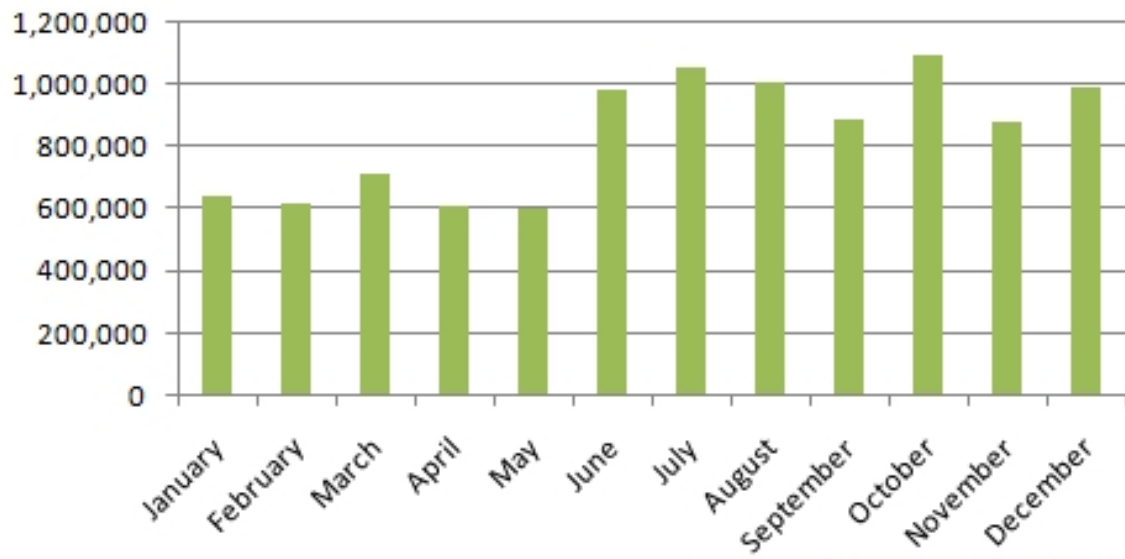

2007 Top Search Providers Distribution (Nielsen)

2007 Top Search Providers Evolution (Nielsen)

2007 Google Searches (Nielsen)

source: Nielsen, SubmitSuite.com

2007 Yahoo Searches (Nielsen)

source: Nielsen, SubmitSuite.com

2007 Windows Live Search (Nielsen)

source: Nielsen, SubmitSuite.com

2007 AOL Searches (Nielsen)

source: Nielsen, SubmitSuite.com

2007 Ask.com Searches (Nielsen)

source: Nielsen, SubmitSuite.com