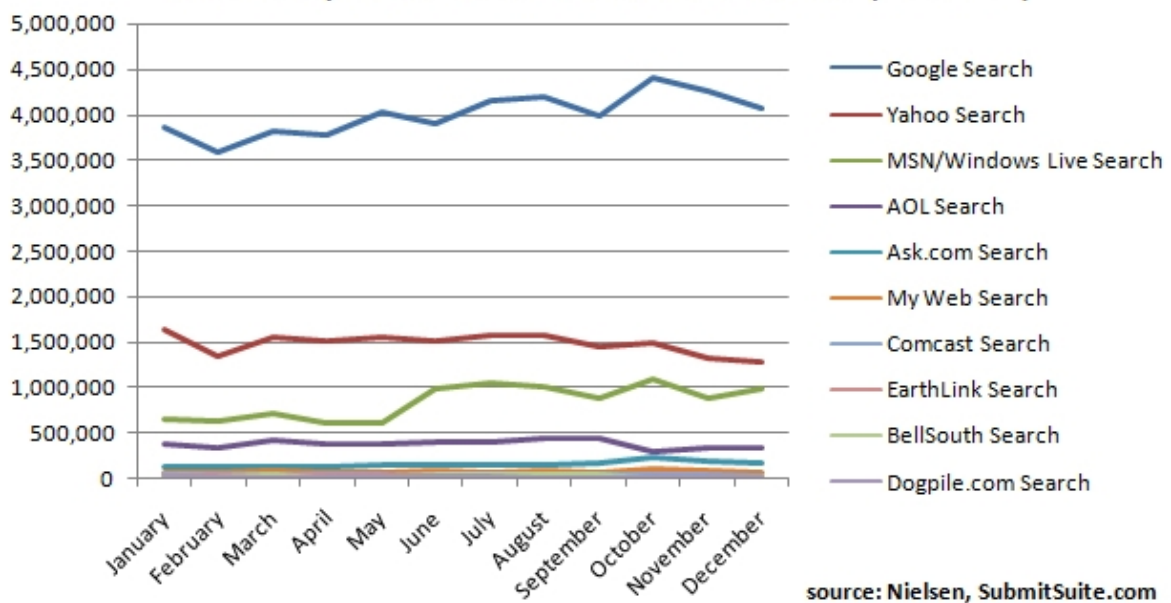

Top 10 Search Providers for 2007

Ranked by Searches (U.S.)

Source: Nielsen / NetRatings MegaView Search / Submit Suite

Provider	January	February	March	April	May	June	July	August	September	October	November	December
Google Search	3,862,374	3,597,697	3,816,746	3,773,032	4,033,277	3,906,877	4,143,752	4,199,495	3,994,158	4,400,561	4,253,794	4,062,536
Yahoo Search	1,629,995	1,332,669	1,550,574	1,497,154	1,540,949	1,496,137	1,559,745	1,561,903	1,443,244	1,490,129	1,317,919	1,273,688
MSN/Windows Live Search	642,694	618,315	717,056	612,526	605,400	985,706	1,057,064	1,011,398	890,685	1,093,696	880,550	995,899
AOL Search	388,966	328,708	414,772	371,038	381,961	404,036	407,988	435,088	444,493	292,172	332,385	339,761
Ask.com Search	132,800	131,917	130,793	126,286	142,418	152,268	143,513	136,853	158,969	229,739	195,848	159,529
My Web Search	65,819	63,596	74,231	67,958	61,784	76,827	69,145	71,724	61,911	97,595	87,001	70,630
Comcast Search	32,001	24,644	33,394	35,239	34,908	30,467	37,311	34,699	38,926	46,450	39,257	34,715
EarthLink Search	36,604	28,988	31,489	30,022	33,461	0	0	0	0	0	0	0
BellSouth Search	30,824	25,563	32,840	0	30,122	30,868	40,374	37,762	35,740	0	0	0
Dogpile.com Search	41,991	26,780	0	28,556	26,295	30,452	25,675	0	0	20,827	18,302	0
SBC Yellow Pages Search	0	0	0	0	0	0	0	31,912	29,424	23,758	0	0
My Way Search	0	0	29,471	26,814	0	35,643	24,534	32,483	26,750	0	0	0
NexTag Search	0	0	0	0	0	0	0	0	0	19,067	27,714	29,019
AT&T Worldnet Search	0	0	0	0	0	0	0	0	0	0	29,244	25,159
BizRate Search	0	0	0	0	0	0	0	0	0	0	0	17,205
Total Searches	6,864,068	6,178,877	6,831,366	6,568,625	6,890,575	7,149,281	7,509,101	7,553,317	7,124,300	7,713,994	7,182,014	7,008,141

2007 Top Search Providers Distribution (Nielsen)

2007 Top Search Providers Evolution (Nielsen)

2007 Google Searches (Nielsen)

source: Nielsen, SubmitSuite.com

2007 Yahoo Searches (Nielsen)

source: Nielsen, SubmitSuite.com