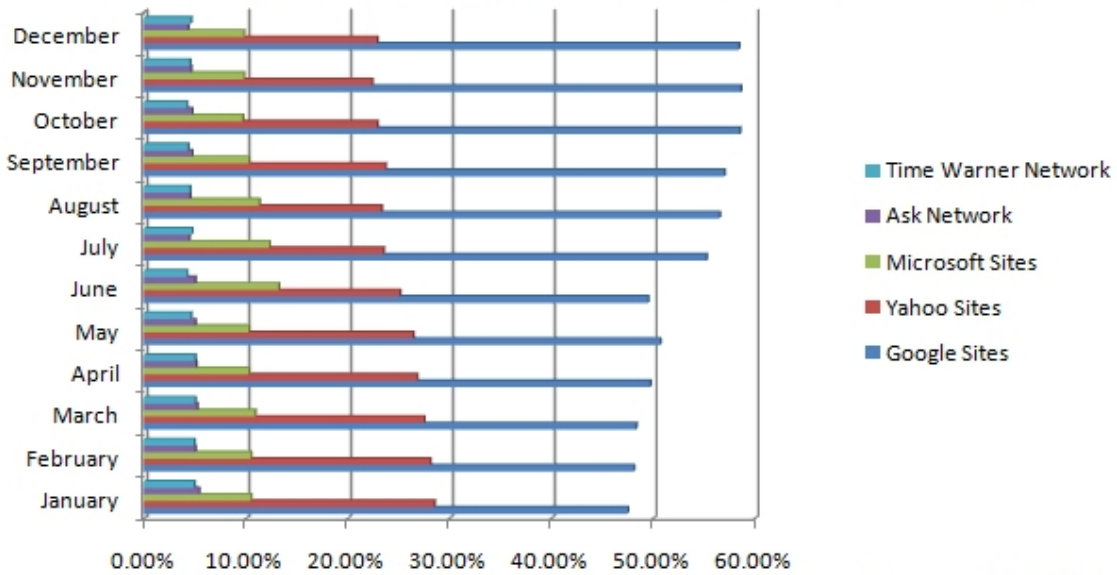

Share Of Online Searches By Search Engine In 2007
 Total U.S. Home, Work and University Internet Users
 Source: comScore / Submit Suite

Provider	January	February	March	April	May	June	July	August	September	October	November	December
Google Sites	47.50%	48.10%	48.30%	49.7%	50.7%	49.5%	55.2%	56.5%	57.0%	58.5%	58.60%	58.40%
Yahoo Sites	28.50%	28.10%	27.50%	26.8%	26.4%	25.1%	23.5%	23.3%	23.7%	22.9%	22.40%	22.90%
Microsoft Sites	10.50%	10.50%	10.90%	10.3%	10.3%	13.2%	12.3%	11.3%	10.3%	9.7%	9.80%	9.80%
Ask Network	5.40%	5.00%	5.20%	5.1%	5.0%	5.0%	4.4%	4.5%	4.7%	4.7%	4.60%	4.30%
Time Warner Network	4.90%	4.90%	5.00%	5.0%	4.6%	4.2%	4.7%	4.5%	4.3%	4.2%	4.50%	4.60%
Other	3%	3%	3%	3.1%	3.0%	3.0%	0%	0%	0%	0%	0.10%	0.00%
Total	100%	100%	100%	100%	100%	100%	100%	100%	100%	100%	100.00%	100.00%

2007 Top Search Providers Evolution (Comscore)

source: Comscore, SubmitSuite.com

2007 Top Search Providers Distribution (Comscore)

source: Comscore, SubmitSuite.com

2007 Google Sites (Comscore)

source: Comscore, SubmitSuite.com