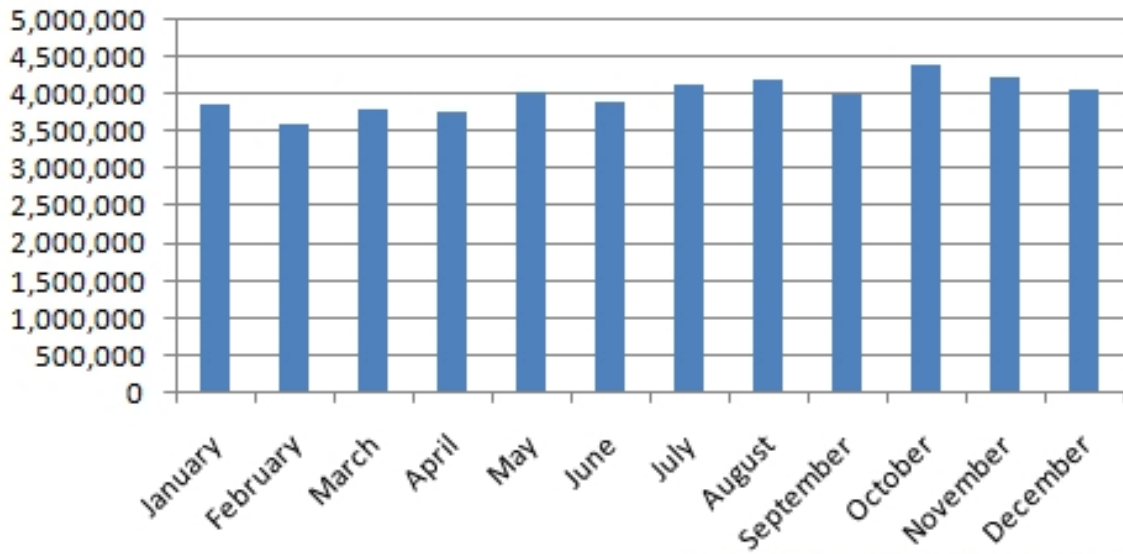

2007 Google Searches (Nielsen)

source: Nielsen, SubmitSuite.com