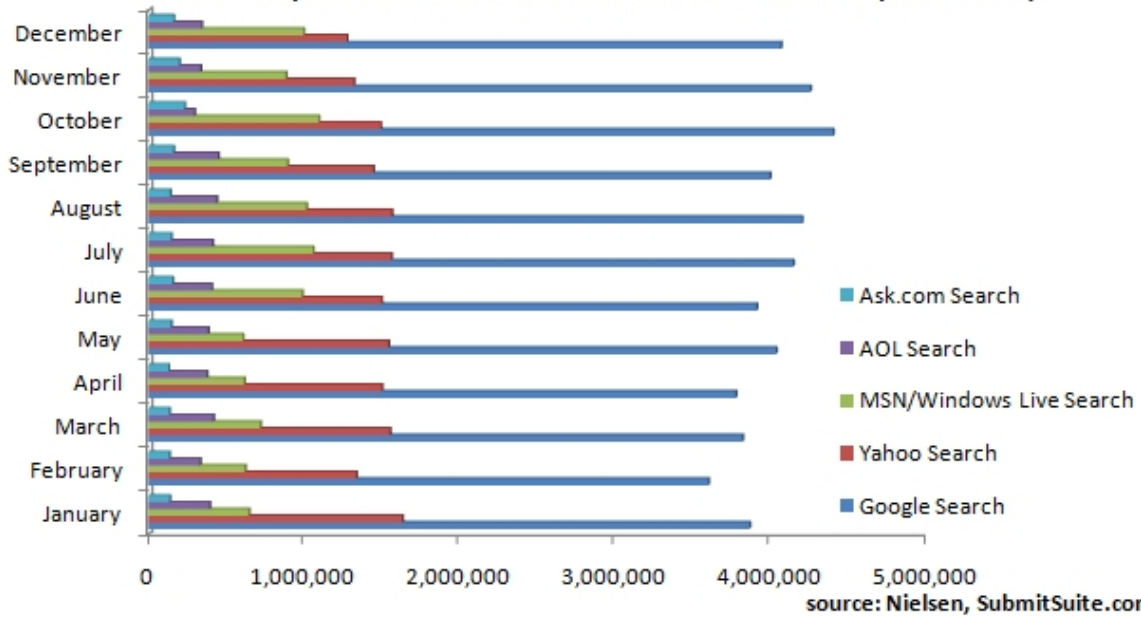

2007 Top Search Providers Distribution (Nielsen)